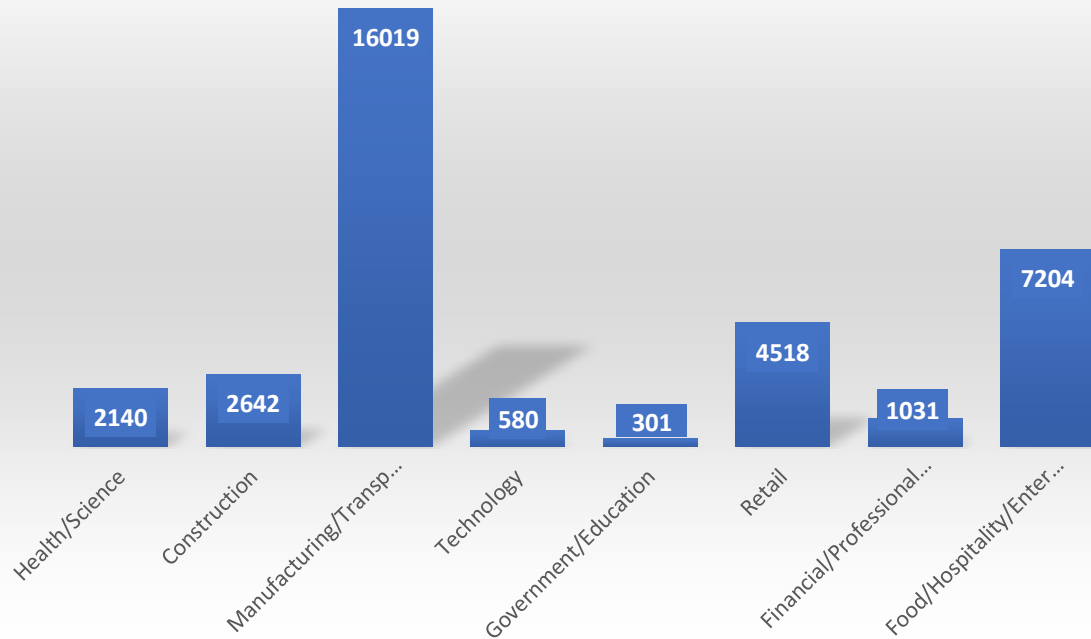

ACWDB Layoff and Closure PY 2019/2020 as of 5/29/2020

Industry	Affected Worker
Health/Science	2140
Construction	2642
Manufacturing/Transportation/Warehouse	16019
Technology	580
Government/Education	301
Retail	4518
Financial/Professional Services	1031
Food/Hospitality/Entertainment	7204

Cumulative Number of Affected Workers
July 1, 2019- June 30, 2020