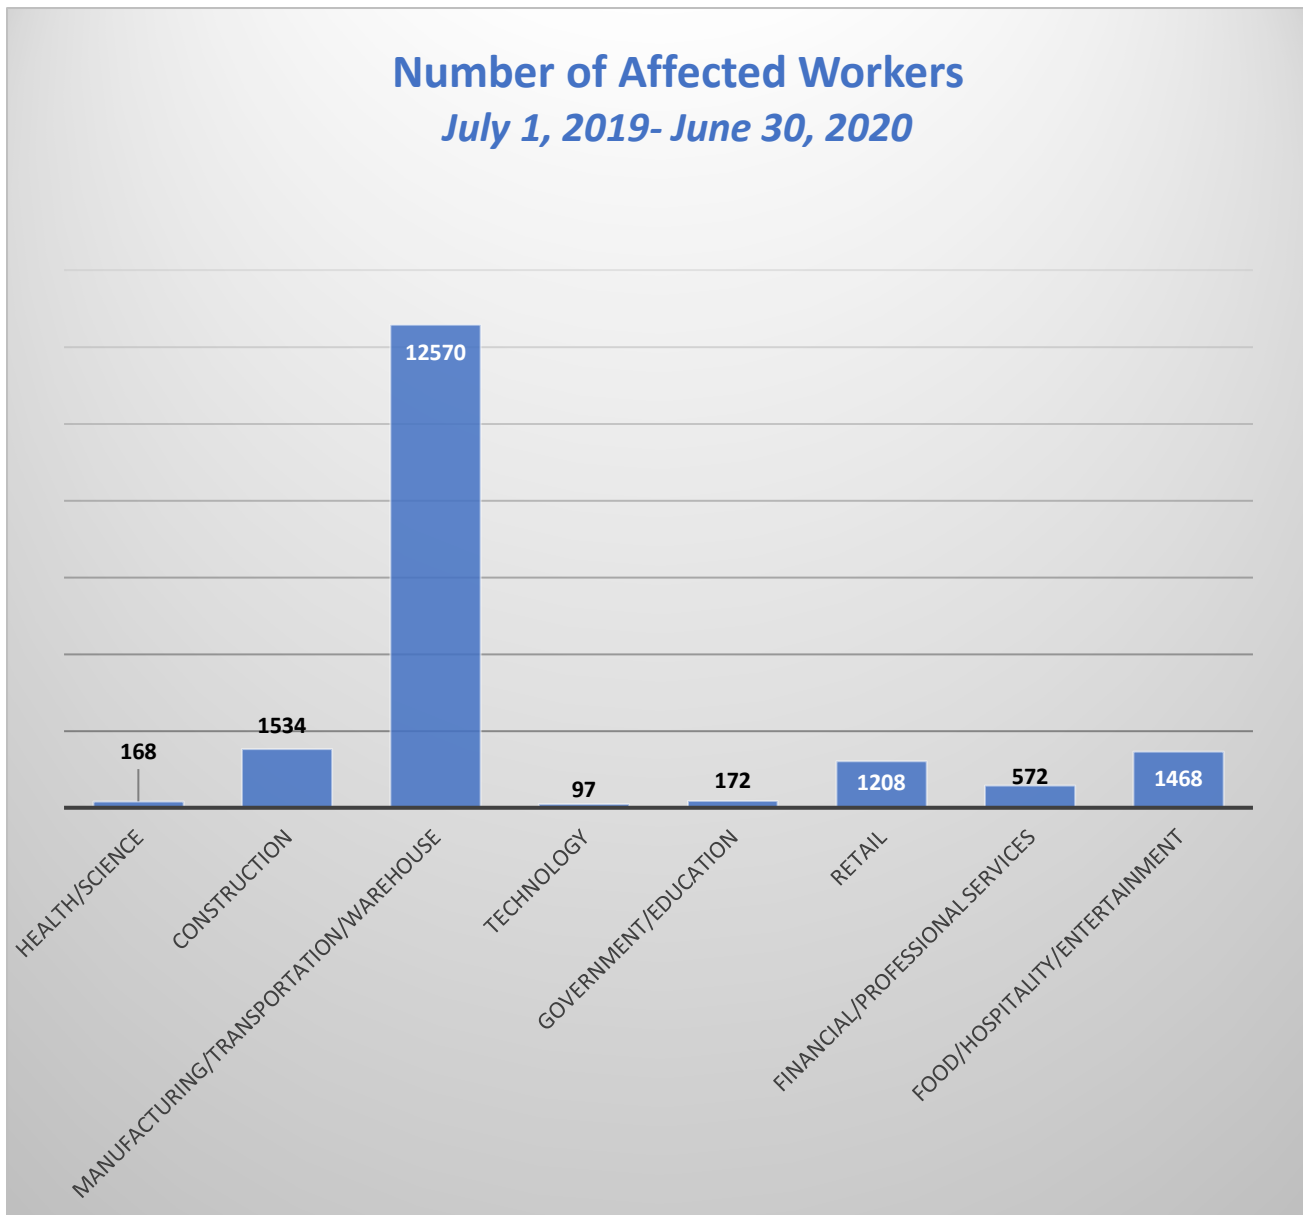

TRI-CITIES RAPID RESPONSE

Industry	Affected Workers
Health/Science	168
Construction	1534
Manufacturing/Transportation/Warehouse	12570
Technology	97
Government/Education	172
Retail	1208
Financial/Professional Services	572
Food/Hospitality/Entertainment	1468