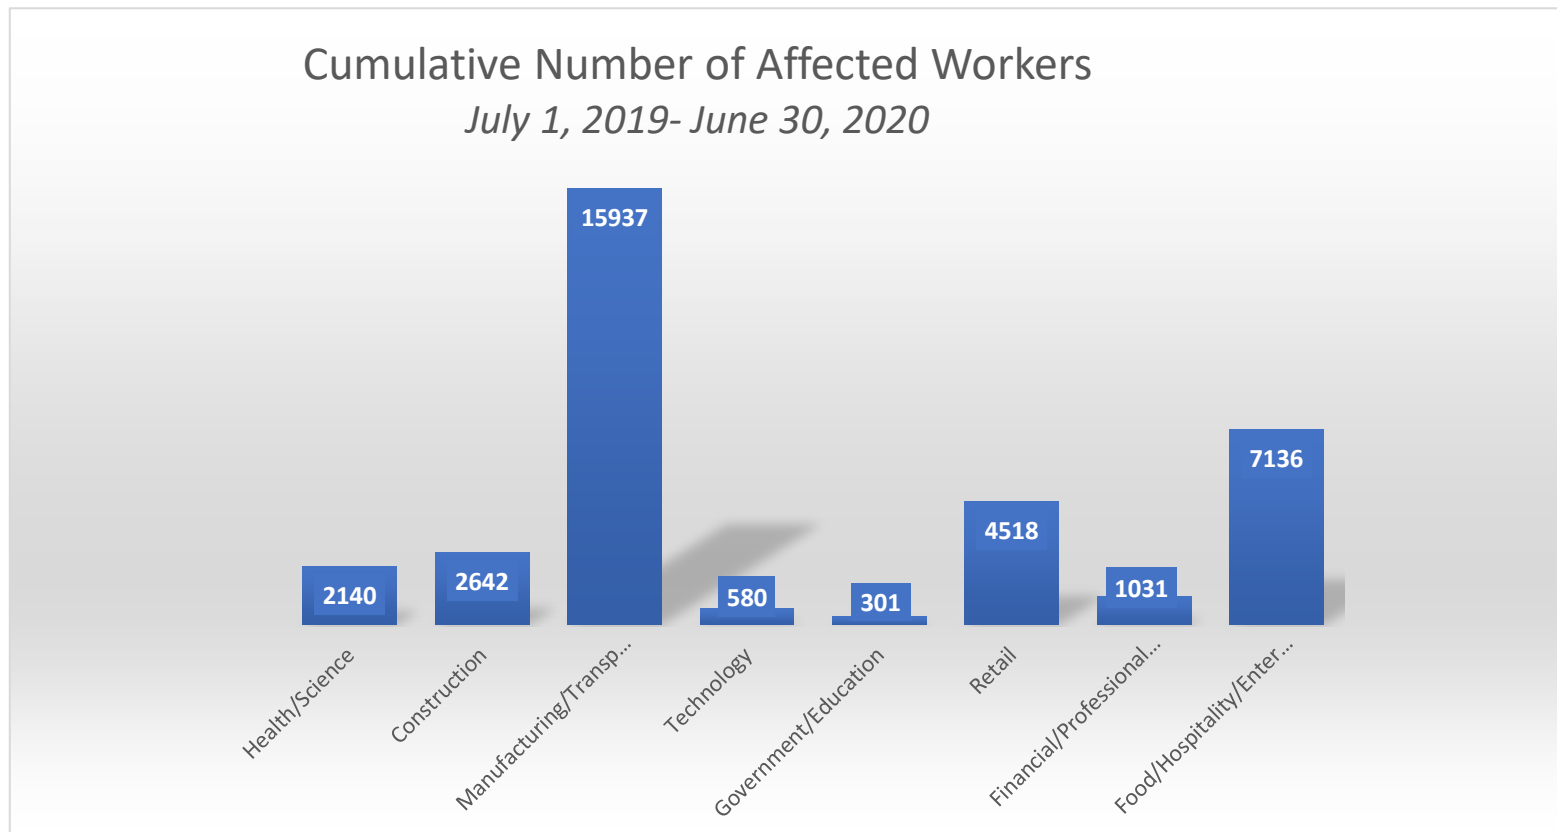

ACWDB Layoff and Closure PY 2019/2020 as of 5/22/2020

Industry	Affected Worker
Health/Science	2140
Construction	2642
Manufacturing/Transportation/Warehouse	15937
Technology	580
Government/Education	301
Retail	4518
Financial/Professional Services	1031
Food/Hospitality/Entertainment	7136