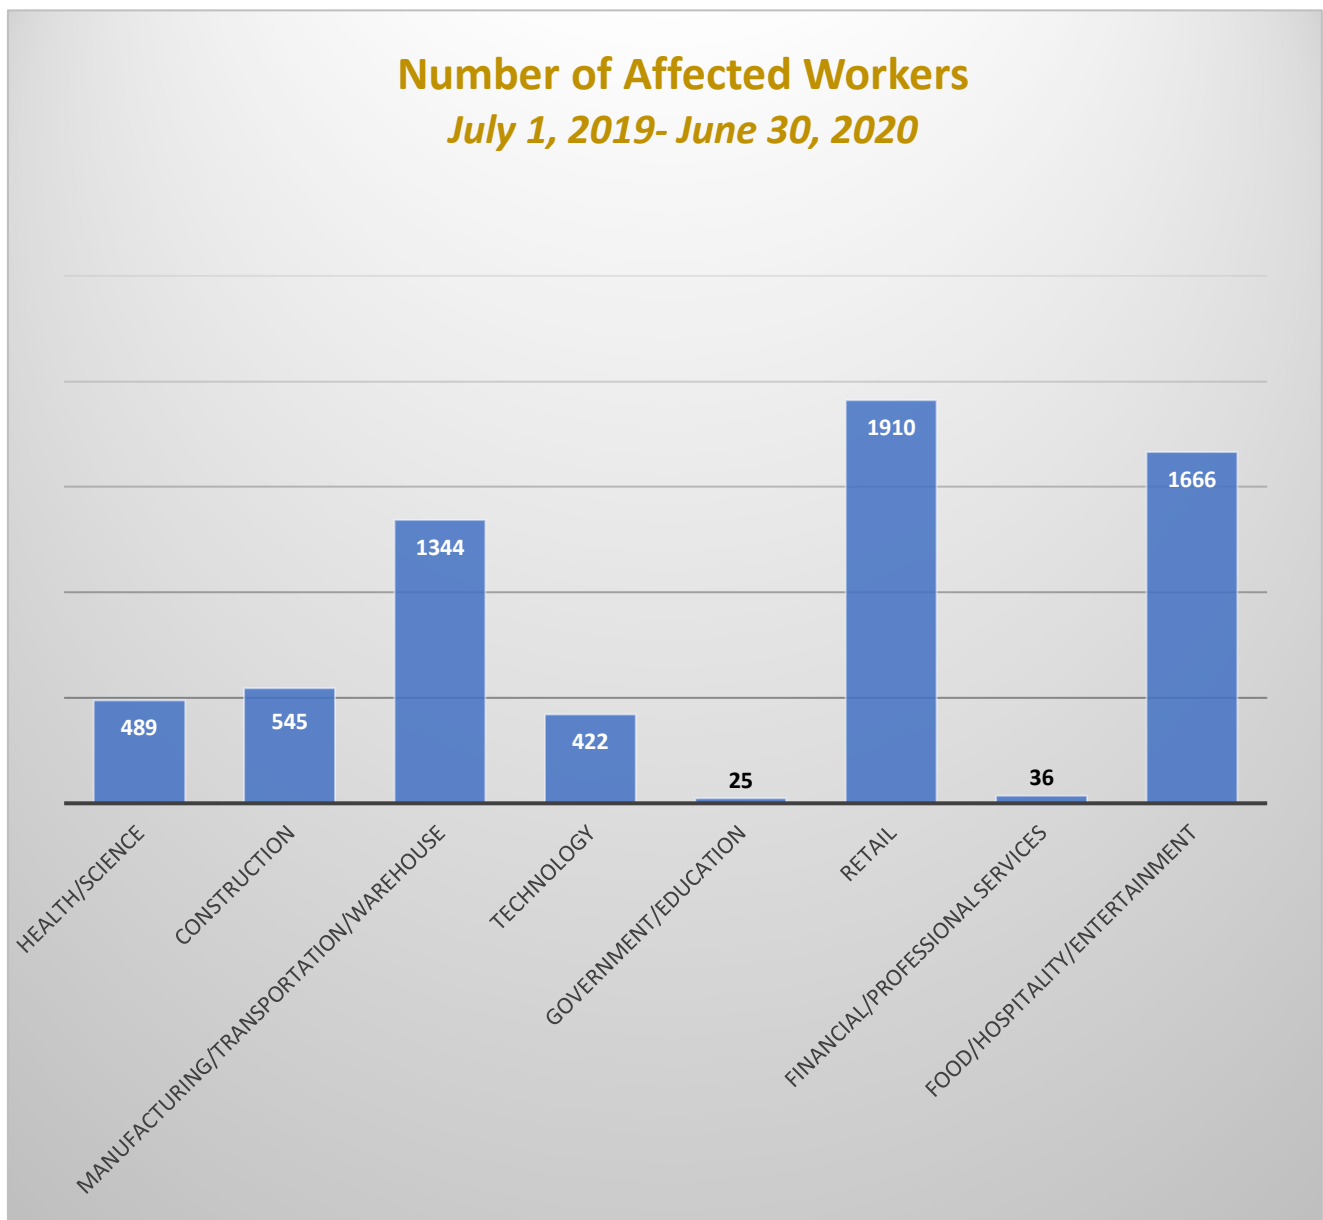

TRI-VALLEY RAPID RESPONSE

Industry	Affected Workers
Health/Science	489
Construction	545
Manufacturing/Transportation/Warehouse	1344
Technology	422
Government/Education	25
Retail	1910
Financial/Professional Services	36
Food/Hospitality/Entertainment	1666