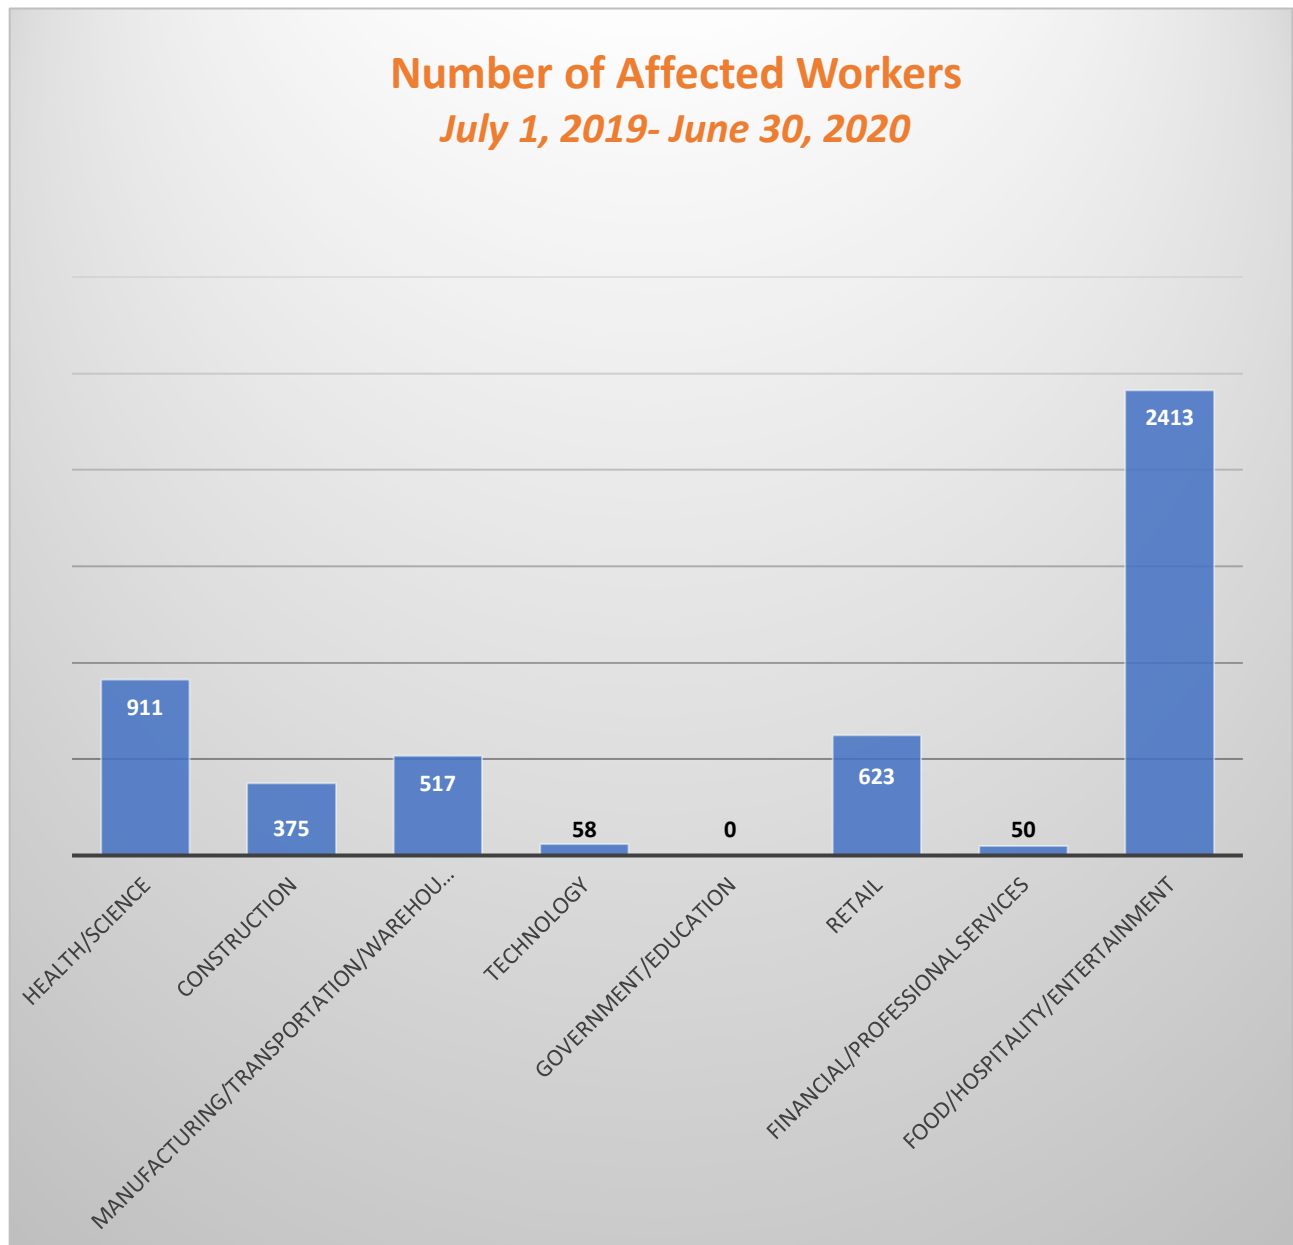

NORTH CITIES RAPID RESPONSE

Industry	Affected Workers
Health/Science	911
Construction	375
Manufacturing/Transportation/Warehouse	517
Technology	58
Government/Education	0
Retail	623
Financial/Professional Services	50
Food/Hospitality/Entertainment	2413