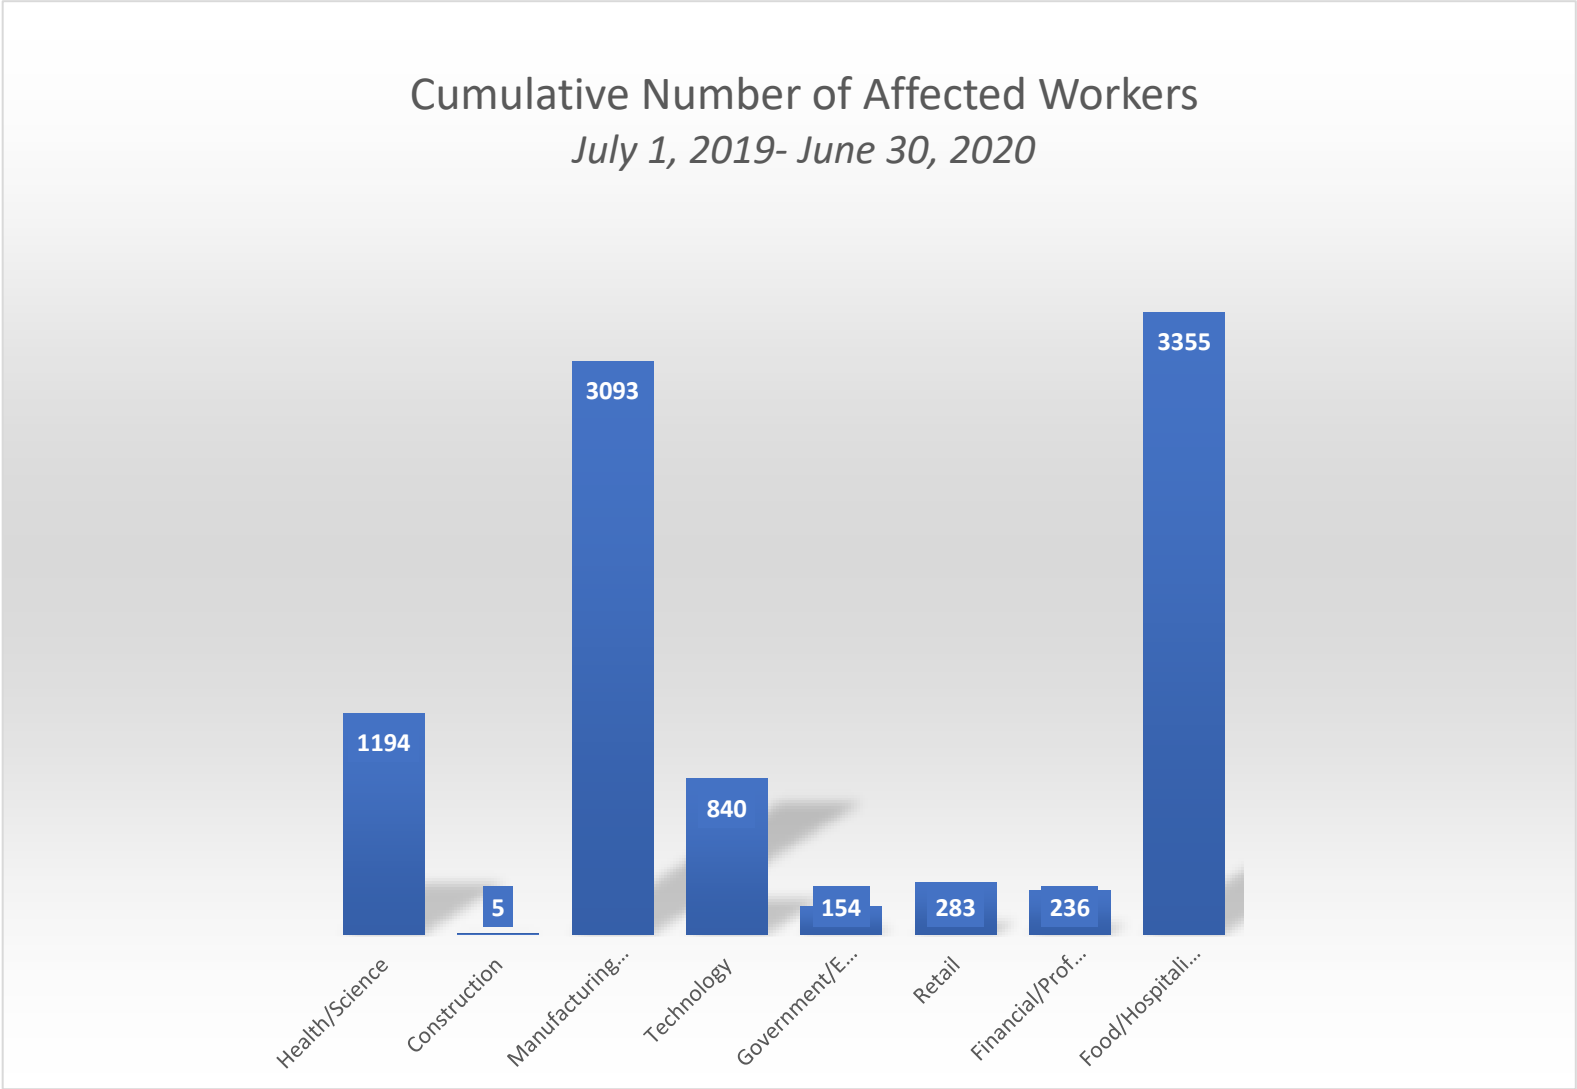

Industry	Affected Worker
Health/Science	1194
Construction	5
Manufacturing/Transportation/Warehouse	3093
Technology	840
Government/Education	154
Retail	283
Financial/Professional Services	236
Food/Hospitality/Entertainment	3355