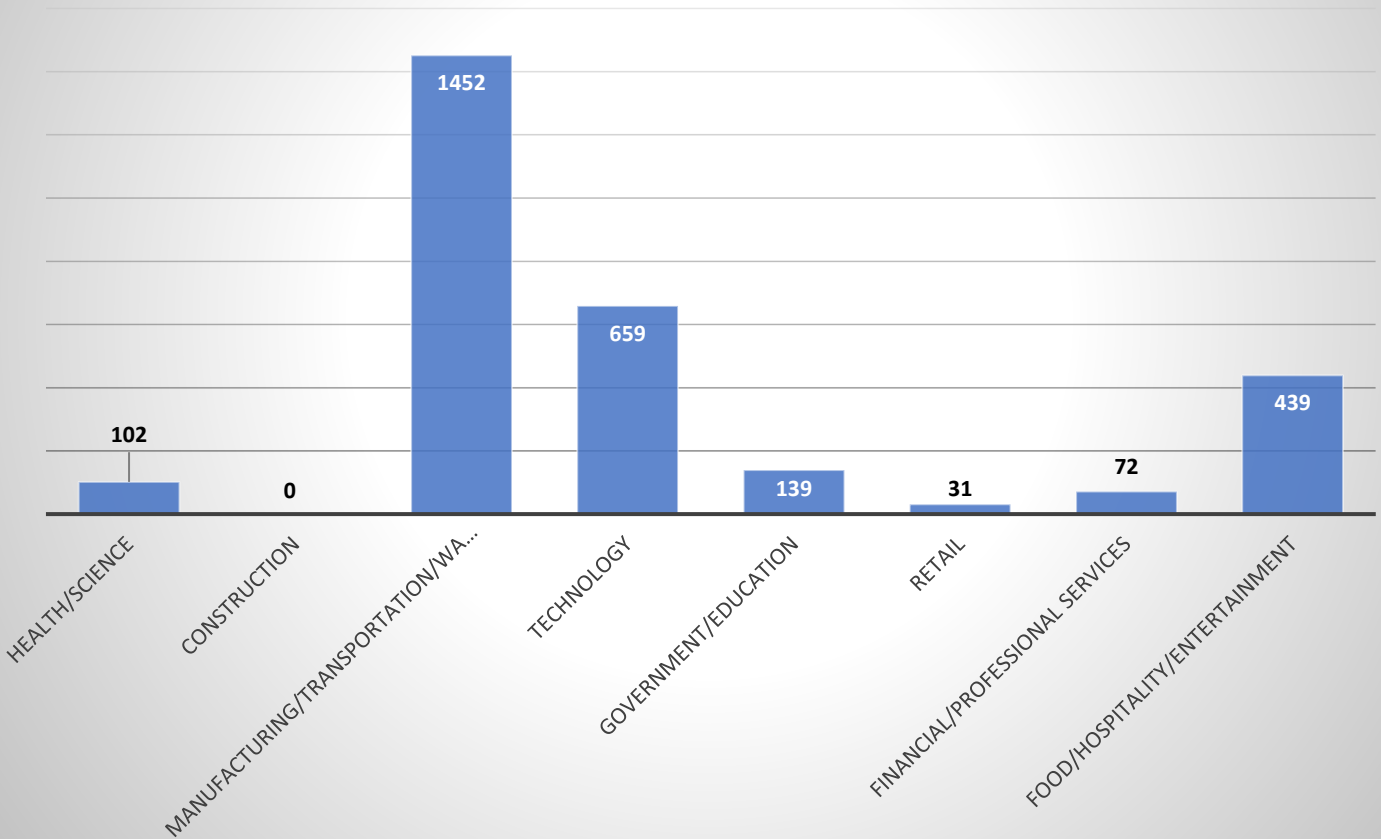

TRI-CITIES RAPID RESPONSE

Industry	Affected Workers
Health/Science	102
Construction	0
Manufacturing/Transportation/Warehouse	1452
Technology	659
Government/Education	139
Retail	31
Financial/Professional Services	72
Food/Hospitality/Entertainment	439

Number of Affected Workers
July 1, 2019- June 30, 2020