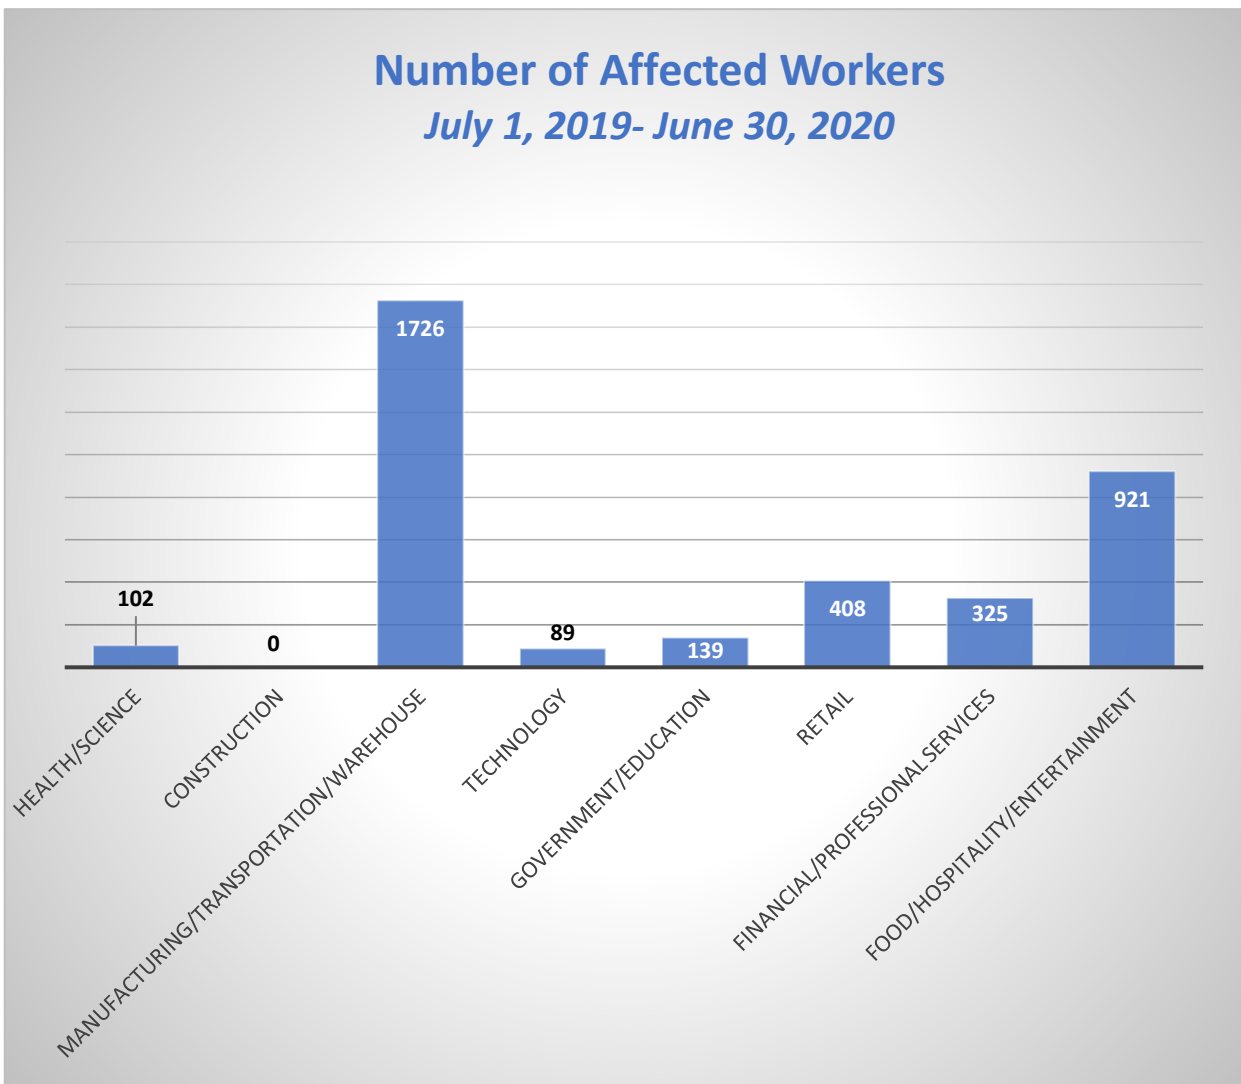

TRI-CITIES RAPID RESPONSE

Industry	Affected Workers
Health/Science	102
Construction	0
Manufacturing/Transportation/Warehouse	1726
Technology	89
Government/Education	139
Retail	408
Financial/Professional Services	325
Food/Hospitality/Entertainment	921