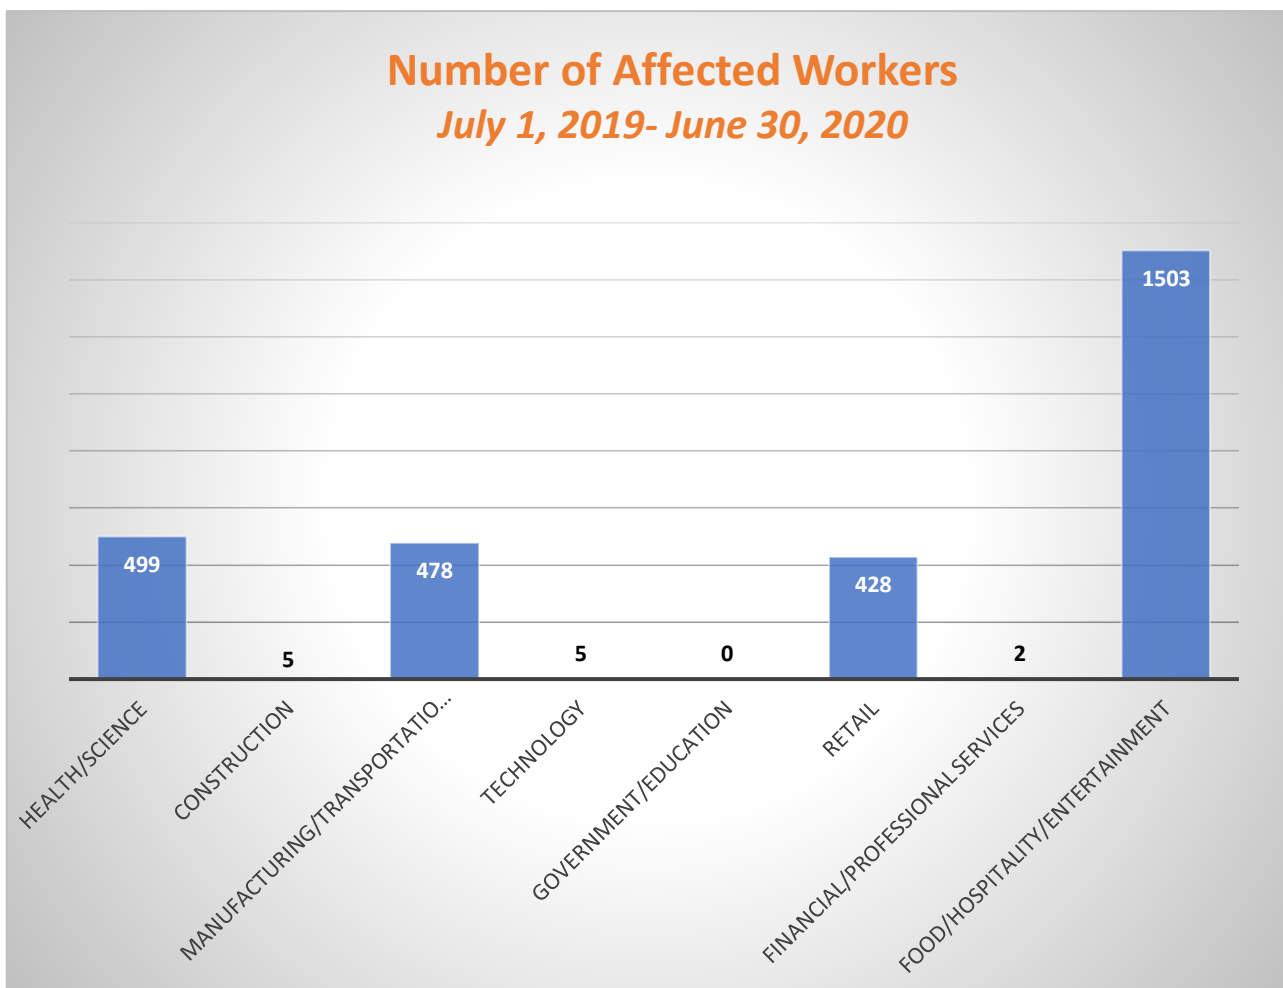

ACWDB Layoff and Closure PY 2019/2020 as of 5/1/2020

NORTH CITIES RAPID RESPONSE

Industry	Affected Workers
Health/Science	499
Construction	5
Manufacturing/Transportation/Warehouse	478
Technology	5
Government/Education	0
Retail	428
Financial/Professional Services	2
Food/Hospitality/Entertainment	1503