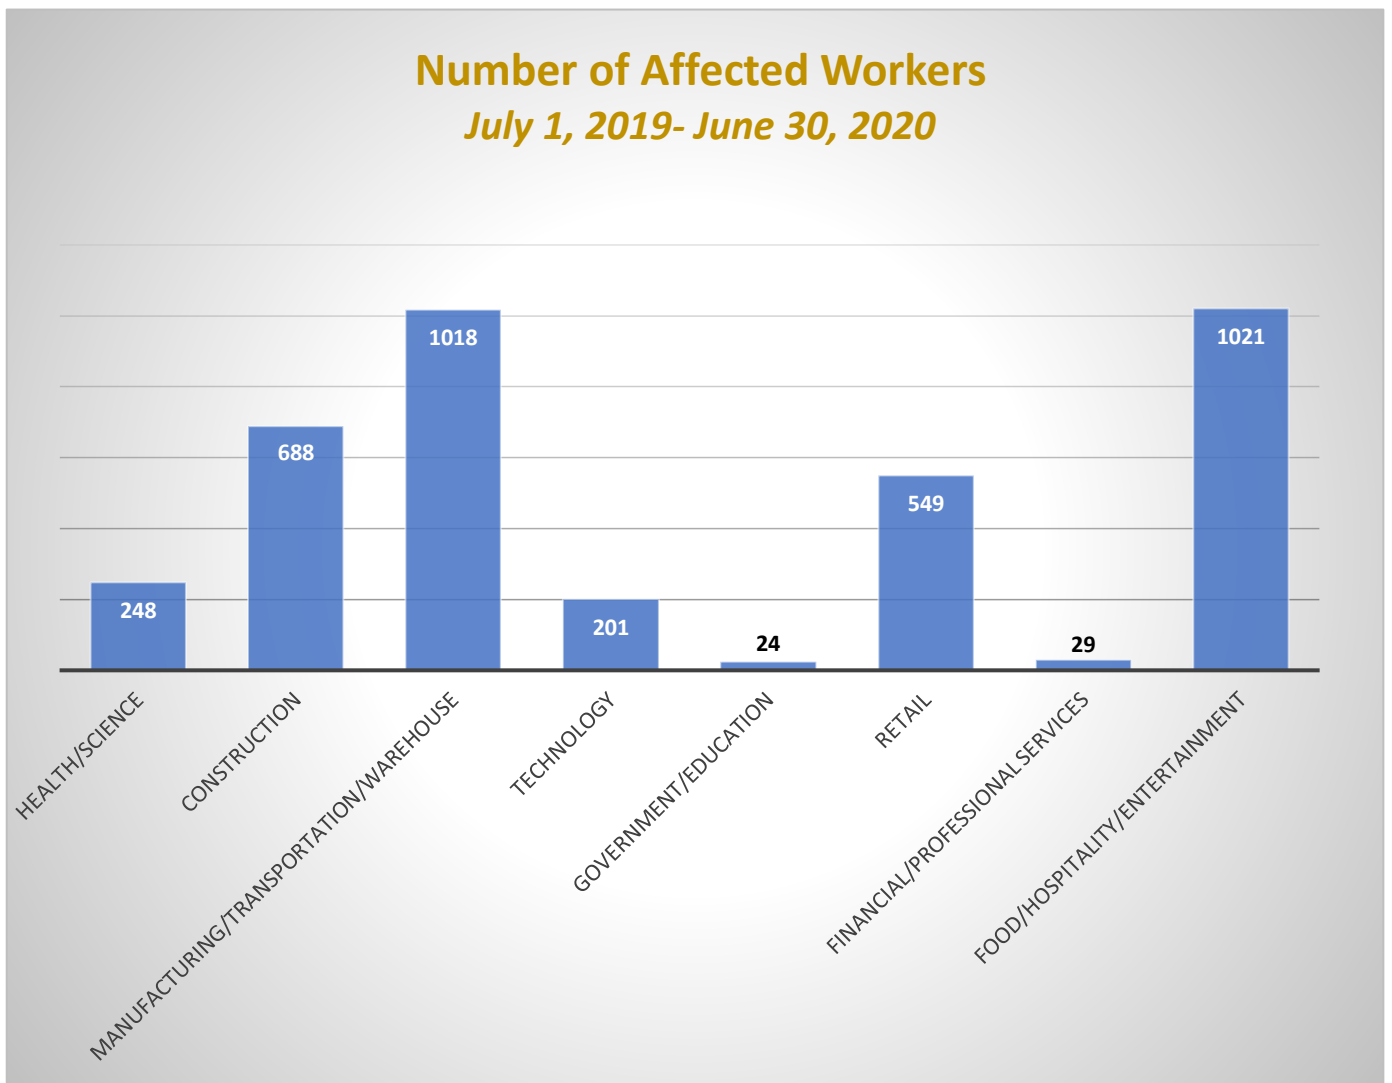

TRI-VALLEY RAPID RESPONSE

Industry	Affected Workers
Health/Science	248
Construction	688
Manufacturing/Transportation/Warehouse	1018
Technology	201
Government/Education	24
Retail	549
Financial/Professional Services	29
Food/Hospitality/Entertainment	1021