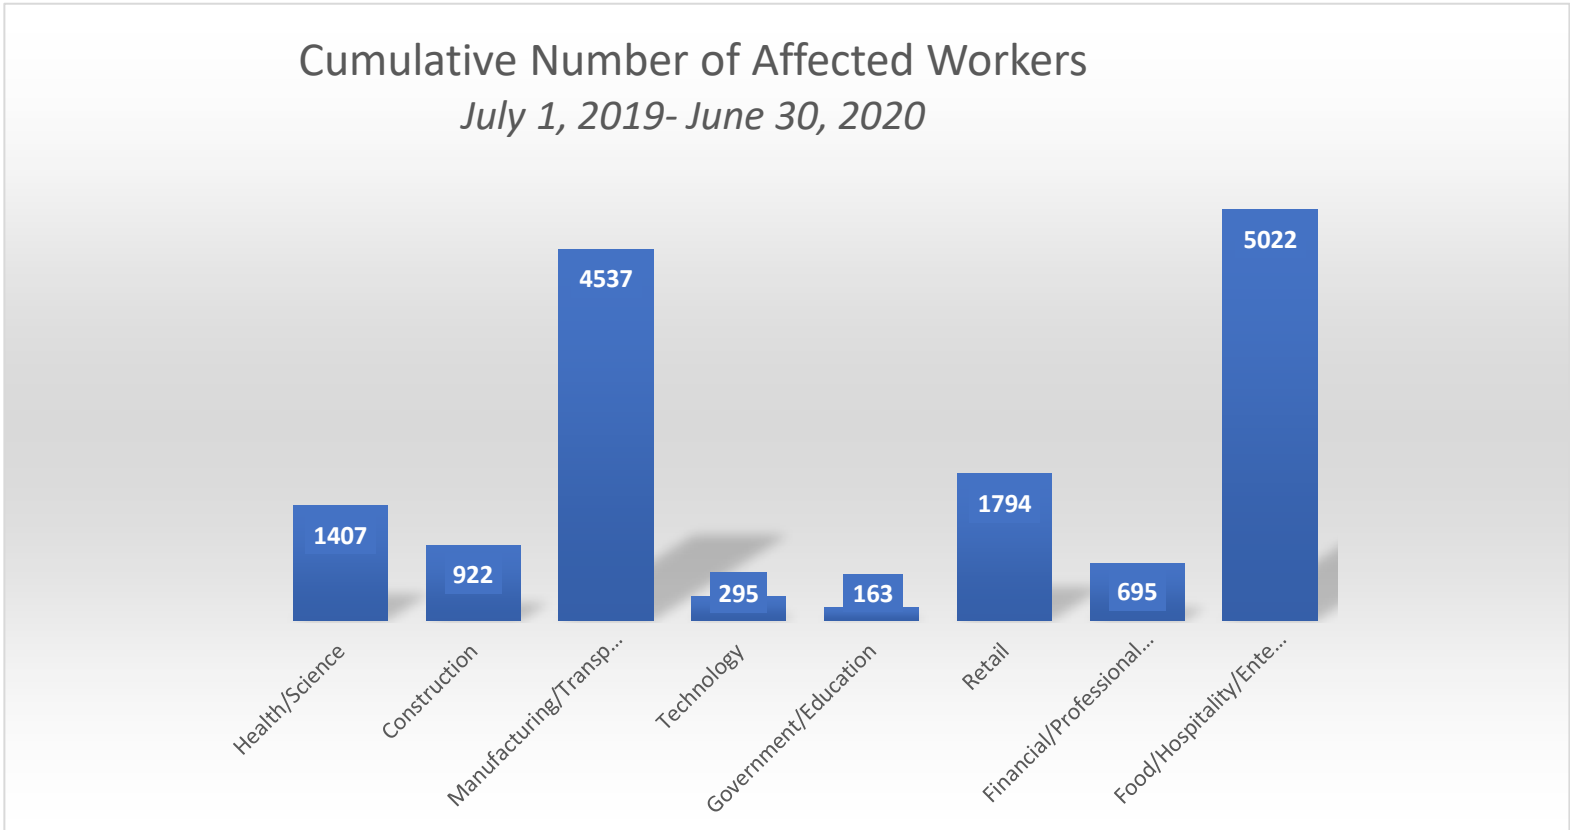

ACWDB Layoff and Closure PY 2019/2020 as of 5/1/2020

Industry	Affected Worker
Health/Science	1407
Construction	922
Manufacturing/Transportation/Warehouse	4537
Technology	295
Government/Education	163
Retail	1794
Financial/Professional Services	695
Food/Hospitality/Entertainment	5022